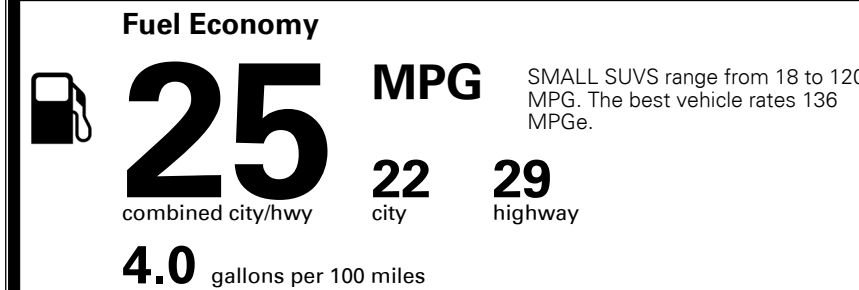

EPA DOT Fuel Economy and Environment

Gasoline Vehicle

You spend $500 more in fuel costs over 5 years
compared to the average new vehicle.

Annual fuel cost $1,600