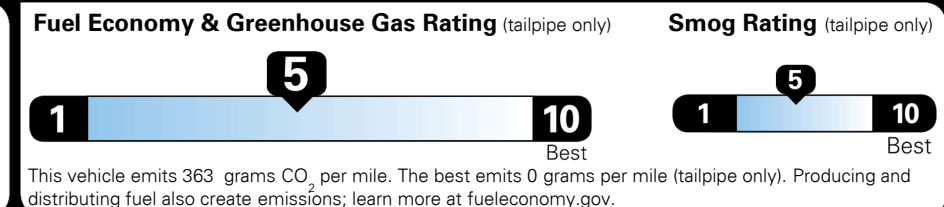

\$195.00
 \$115.00
 \$350.00

MSRP INCLUDING OPTIONS

\$ 28,650.00

INLAND FREIGHT AND HANDLING

\$ 1,045.00

TOTAL MANUFACTURER'S SUGGESTED RETAIL PRICE ▶

\$ 29,695.00

TOTAL ADDITIONAL WEIGHT: 14.5

EPA DOT Fuel Economy and Environment

Gasoline Vehicle

You spend \$500 more in fuel costs over 5 years
 compared to the average new vehicle.

Annual fuel cost \$1,600

Actual results will vary for many reasons, including driving conditions and how you drive and maintain your vehicle. The average new vehicle gets 27 MPG and costs \$7,500 to fuel over 5 years. Cost estimates are based on 15,000 miles per year at \$ 2.70 per gallon. MPGe is miles per gasoline gallon equivalent. Vehicle emissions are a significant cause of climate change and smog.