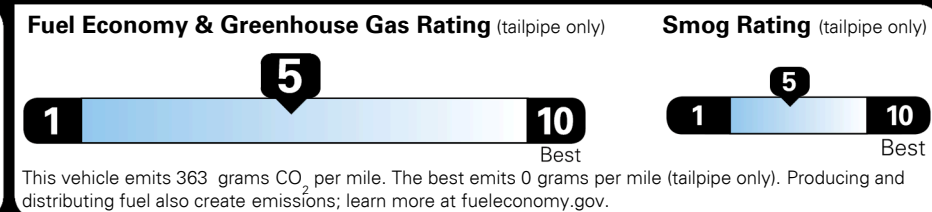

EPA DOT Fuel Economy and Environment

Gasoline Vehicle

Fuel Economy
25 MPG
combined city/hwy
4.0 gallons per 100 miles
city **22** highway **29**
SMALL SUVs range from 18 to 37 MPG. The best vehicle rates 136 MPGe.

You spend $750 more in fuel costs over 5 years
compared to the average new vehicle.

Annual fuel cost $1,550