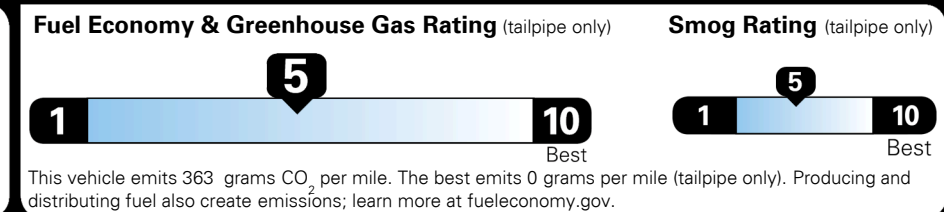

EPA DOT Fuel Economy and Environment

Gasoline Vehicle

Fuel Economy
25 MPG
combined city/hwy
4.0 gallons per 100 miles
city 22 highway 29
SMALL SUVs range from 18 to 37 MPG. The best vehicle rates 136 MPGe.

You spend $750 more in fuel costs over 5 years
compared to the average new vehicle.

Annual fuel cost $1,550