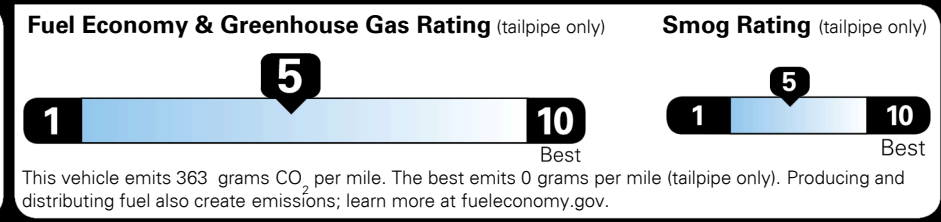

EPA DOT Fuel Economy and Environment

Gasoline Vehicle

Fuel Economy
25 MPG
combined city/hwy
4.0 gallons per 100 miles

SMALL SUVs range from 18 to 37 MPG. The best vehicle rates 136 MPGe.

22 city
29 highway

You spend $750 more in fuel costs over 5 years
compared to the average new vehicle.

Annual fuel cost $1,550