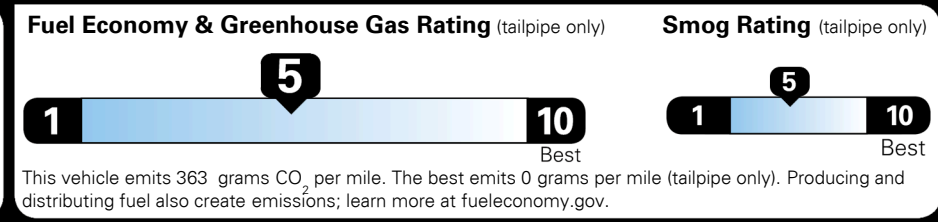

TOTAL ADDITIONAL WEIGHT: 4.4

**EPA DOT Fuel Economy and Environment**

**Gasoline Vehicle**

**Fuel Economy**

**25** MPG  
 combined city/hwy

**22** MPG  
 city

**29** MPG  
 highway

**4.0** gallons per 100 miles

SMALL SUVs range from 18 to 37 MPG. The best vehicle rates 136 MPGe.

**You spend \$750 more in fuel costs over 5 years**  
 compared to the average new vehicle.

**Annual fuel cost \$1,550**

Actual results will vary for many reasons, including driving conditions and how you drive and maintain your vehicle. The average new vehicle gets 27 MPG and costs \$7,000 to fuel over 5 years. Cost estimates are based on 15,000 miles per year at \$ 2.55 per gallon. MPGe is miles per gasoline gallon equivalent. Vehicle emissions are a significant cause of climate change and smog.