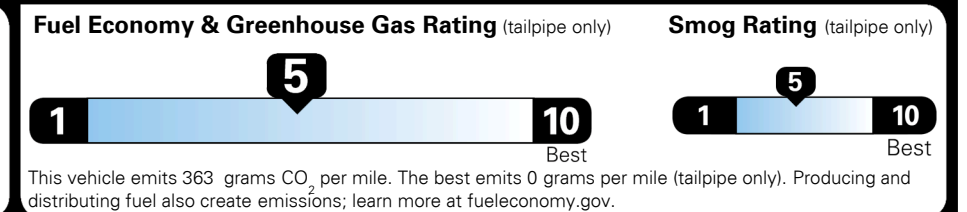

EPA DOT Fuel Economy and Environment

Gasoline Vehicle

Fuel Economy

25 MPG
combined city/hwy

22 MPG
city

29 MPG
highway

4.0 gallons per 100 miles

SMALL SUVs range from 18 to 120 MPG. The best vehicle rates 136 MPGe.

You spend $500 more in fuel costs over 5 years
compared to the average new vehicle.

Annual fuel cost $1,600