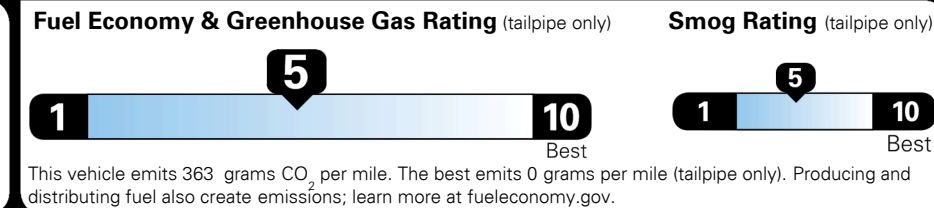

EPA DOT Fuel Economy and Environment

Gasoline Vehicle

Fuel Economy
25 MPG
combined city/hwy
4.0 gallons per 100 miles

SMALL SUVs range from 18 to 120 MPG. The best vehicle rates 136 MPGe.

22 MPG city
29 MPG highway

You spend $500 more in fuel costs over 5 years
compared to the average new vehicle.

Annual fuel cost $1,600