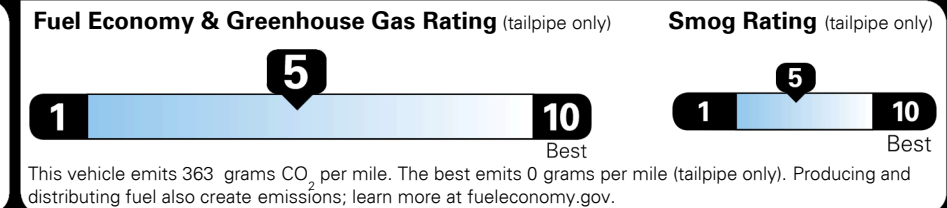

EPA DOT Fuel Economy and Environment

Gasoline Vehicle

Fuel Economy

25 MPG combined city/hwy
22 MPG city
29 MPG highway

4.0 gallons per 100 miles

SMALL SUVs range from 18 to 120 MPG. The best vehicle rates 136 MPGe.

You spend $500 more in fuel costs over 5 years compared to the average new vehicle.

Annual fuel cost $1,600