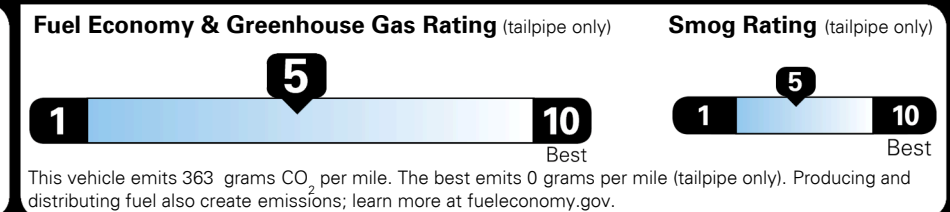

EPA DOT Fuel Economy and Environment

Gasoline Vehicle

Fuel Economy

25 MPG
combined city/hwy

22 MPG
city

29 MPG
highway

4.0 gallons per 100 miles

SMALL SUVs range from 18 to 120 MPG. The best vehicle rates 136 MPGe.

You spend $500 more in fuel costs over 5 years
compared to the average new vehicle.

Annual fuel cost $1,600