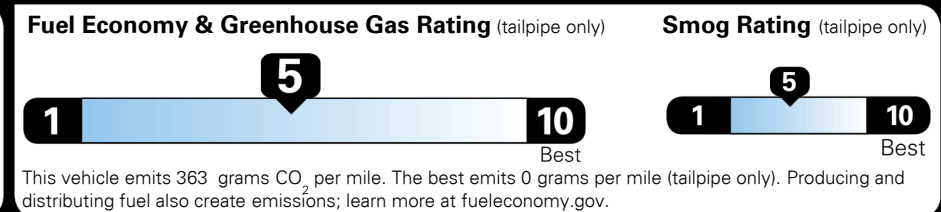

EPA DOT Fuel Economy and Environment

Gasoline Vehicle

Fuel Economy

25 MPG combined city/hwy
4.0 gallons per 100 miles

22 MPG city
29 MPG highway

SMALL SUVs range from 18 to 120 MPG. The best vehicle rates 136 MPGe.

You spend $500 more in fuel costs over 5 years compared to the average new vehicle.

Annual fuel cost $1,600