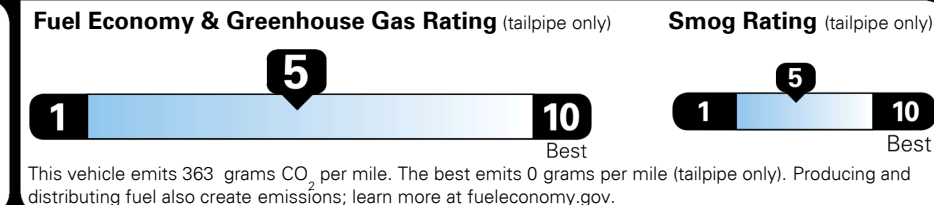

Actual results will vary for many reasons, including driving conditions and how you drive and maintain your vehicle. The average new vehicle gets 27 MPG and costs $7,500 to fuel over 5 years. Cost estimates are based on 15,000 miles per year at $ 2.70 per gallon. MPGe is miles per gasoline gallon equivalent. Vehicle emissions are a significant cause of climate change and smog.

fuel economy.gov

Calculate personalized estimates and compare vehicles

GOVERNMENT 5-STAR SAFETY RATINGS

Overall Vehicle Score ★ ★ ★ ★ ★

Based on the combined rating of frontal, side and rollover. Should ONLY be compared to other vehicles of similar size and weight.

Frontal	Driver	★ ★ ★ ★ ★
Crash	Passenger	★ ★ ★ ★ ★
Based on the risk of injury in a frontal impact. Should ONLY be compared to other vehicles of similar size and weight.		
Side	Front seat	★ ★ ★ ★ ★
Crash	Rear seat	★ ★ ★ ★ ★
Star ratings based on the risk of injury in a side impact.		
Rollover		★ ★ ★ ★ ★
Star ratings based on the risk of rollover in a single-vehicle crash.		

Star ratings range from 1 to 5 stars (★★★★★) with 5 being the highest.
Source: National Highway Traffic Safety Administration (NHTSA).
www.safercar.gov or 1-888-327-4236

Manufacturer's suggested retail price includes Manufacturer's recommended pre-delivery service. License and title fees, state and local taxes and other dealer installed options and accessories are not included in the manufacturer's suggested retail price.

PARTS CONTENT INFORMATION

FOR VEHICLES IN THIS CAR LINE U.S./CANADIAN PARTS CONTENT: 55 %

MAJOR SOURCES OF FOREIGN PARTS: KOREA: 45%

NOTE: PARTS CONTENT DOES NOT INCLUDE FINAL ASSEMBLY, DISTRIBUTION, OR OTHER NON-PARTS COSTS.

FOR THIS VEHICLE FINAL ASSEMBLY POINT: WEST POINT, GA, USA

COUNTRY OF ORIGIN ENGINE: USA

TRANSMISSION: USA