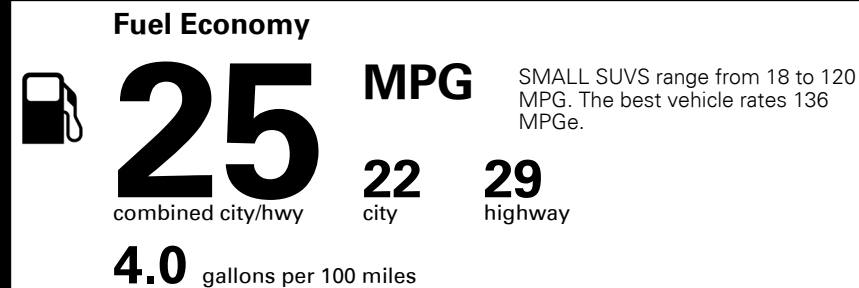

EPA DOT Fuel Economy and Environment

Gasoline Vehicle

You spend $500 more in fuel costs over 5 years
compared to the average new vehicle.

Annual fuel cost $1,600