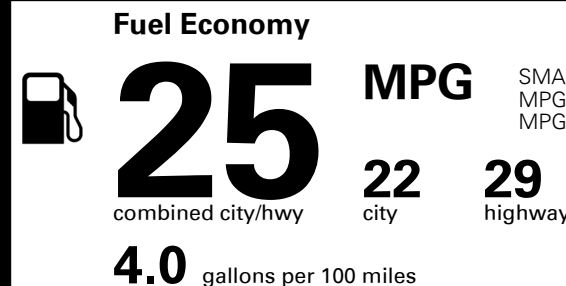

TOTAL MANUFACTURER'S SUGGESTED RETAIL PRICE ▶

\$ 31,625.00

TOTAL ADDITIONAL WEIGHT: 8.8

#1 MASS MARKET BRAND IN
 J.D. POWER INITIAL QUALITY,
 5 YEARS IN A ROW.

GIVE IT EVERYTHING **KIA**

For J.D. Power 2019 award information, go to jdpower.com/awards for more details.

EPA DOT Fuel Economy and Environment

Gasoline Vehicle

SMALL SUVs range from 18 to 120 MPG. The best vehicle rates 136 MPGe.

You spend \$500 more in fuel costs over 5 years
 compared to the average new vehicle.