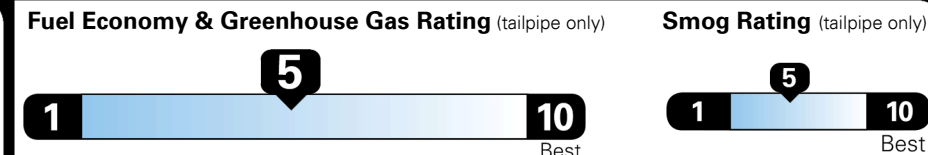

This vehicle emits 363 grams CO₂ per mile. The best emits 0 grams per mile (tailpipe only). Producing and distributing fuel also create emissions; learn more at fuelconomy.gov.

Actual results will vary for many reasons, including driving conditions and how you drive and maintain your vehicle. The average new vehicle gets 27 MPG and costs $7,500 to fuel over 5 years. Cost estimates are based on 15,000 miles per year at $ 2.70 per gallon. MPGe is miles per gasoline gallon equivalent. Vehicle emissions are a significant cause of climate change and smog.

fuelconomy.gov

Calculate personalized estimates and compare vehicles

GOVERNMENT 5-STAR SAFETY RATINGS

Overall Vehicle Score ★ ★ ★ ★ ★

Based on the combined rating of frontal, side and rollover. Should ONLY be compared to other vehicles of similar size and weight.

Frontal Driver ★ ★ ★ ★ ★

Crash Passenger ★ ★ ★ ★ ★

Based on the risk of injury in a frontal impact. Should ONLY be compared to other vehicles of similar size and weight.

Side Front seat ★ ★ ★ ★ ★

Crash Rear seat ★ ★ ★ ★ ★

Star ratings based on the risk of injury in a side impact.

Rollover ★ ★ ★ ★ ★

Star ratings based on the risk of rollover in a single-vehicle crash.

Star ratings range from 1 to 5 stars (★★★★★) with 5 being the highest.

Source: National Highway Traffic Safety Administration (NHTSA).

www.safercar.gov or 1-888-327-4236

Manufacturer's suggested retail price includes Manufacturer's recommended pre-delivery service. License and title fees, state and local taxes and other dealer installed options and accessories are not included in the manufacturer's suggested retail price.

PARTS CONTENT INFORMATION

FOR VEHICLES IN THIS CAR LINE U.S./CANADIAN PARTS CONTENT: 55 %

MAJOR SOURCES OF FOREIGN PARTS: KOREA: 45%

NOTE: PARTS CONTENT DOES NOT INCLUDE FINAL ASSEMBLY, DISTRIBUTION, OR OTHER NON-PARTS COSTS.

FOR THIS VEHICLE FINAL ASSEMBLY POINT: WEST POINT, GA, USA

COUNTRY OF ORIGIN

ENGINE: USA

TRANSMISSION: USA