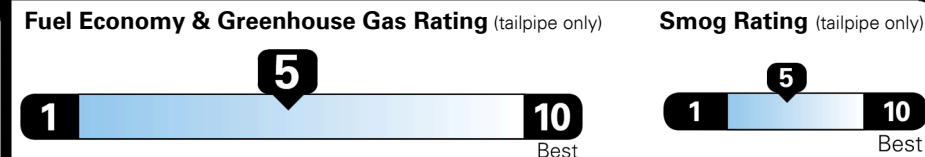

EPA DOT Fuel Economy and Environment

Gasoline Vehicle

Fuel Economy
25 MPG
combined city/hwy
4.0 gallons per 100 miles

SMALL SUVs range from 18 to 120 MPG. The best vehicle rates 136 MPGe.

22 MPG city
29 MPG highway

You spend $500 more in fuel costs over 5 years
compared to the average new vehicle.

Annual fuel cost $1,600