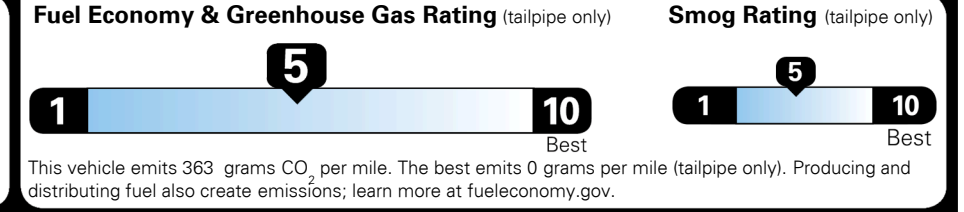

EPA DOT Fuel Economy and Environment

Gasoline Vehicle

Fuel Economy

25 MPG
combined city/hwy

22 MPG
city

29 MPG
highway

4.0 gallons per 100 miles

SMALL SUVs range from 18 to 120 MPG. The best vehicle rates 136 MPGe.

You spend $500 more in fuel costs over 5 years
compared to the average new vehicle.

Annual fuel cost $1,600