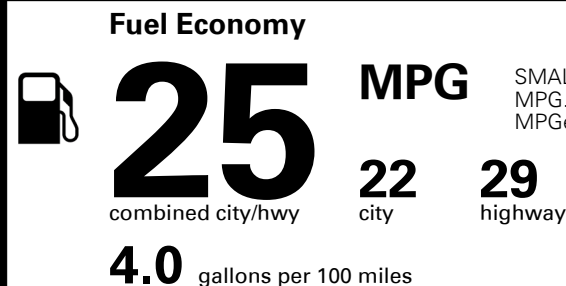

\$ 1,045.00

TOTAL MANUFACTURER'S SUGGESTED RETAIL PRICE ▶

\$ 31,480.00

TOTAL ADDITIONAL WEIGHT: 10.3

#1 MASS MARKET BRAND IN J.D. POWER INITIAL QUALITY, 5 YEARS IN A ROW.

GIVE IT EVERYTHING **KIA**

For J.D. Power 2019 award information, go to jdpower.com/awards for more details.

EPA DOT Fuel Economy and Environment

Gasoline Vehicle

SMALL SUVs range from 18 to 120 MPG. The best vehicle rates 136 MPGe.

You spend \$500 more in fuel costs over 5 years compared to the average new vehicle.