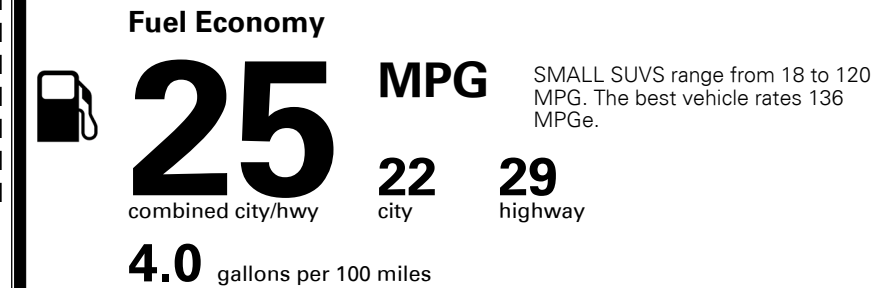

TOTAL MANUFACTURER'S SUGGESTED RETAIL PRICE ▶

\$ 31,290.00

TOTAL ADDITIONAL WEIGHT: 9.6

EPA DOT Fuel Economy and Environment

Gasoline Vehicle

You spend \$500 more in fuel costs over 5 years
 compared to the average new vehicle.