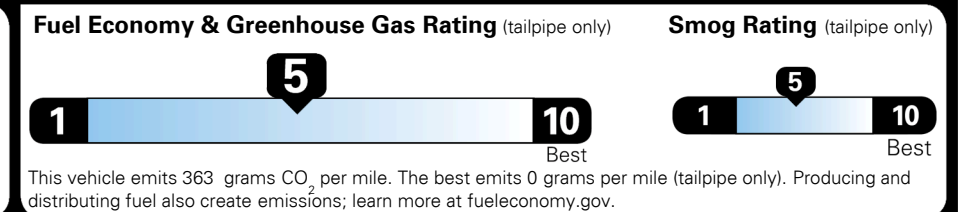

Actual results will vary for many reasons, including driving conditions and how you drive and maintain your vehicle. The average new vehicle gets 27 MPG and costs $7,500 to fuel over 5 years. Cost estimates are based on 15,000 miles per year at $ 2.70 per gallon. MPGe is miles per gasoline gallon equivalent. Vehicle emissions are a significant cause of climate change and smog.

fueleconomy.gov

Calculate personalized estimates and compare vehicles