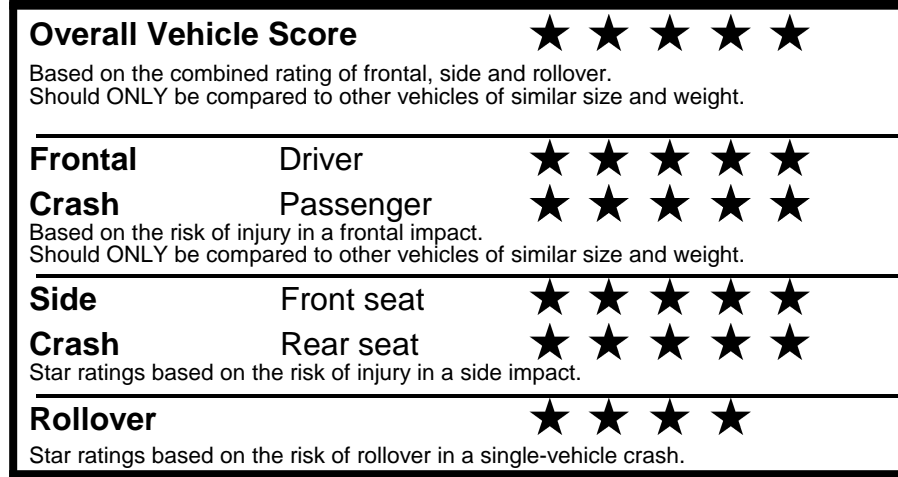

fueleconomy.gov

Calculate personalized estimates and compare vehicles

GOVERNMENT 5-STAR SAFETY RATINGS

Star ratings range from 1 to 5 stars (★★★★★) with 5 being the highest. Source: National Highway Traffic Safety Administration (NHTSA). www.safercar.gov or 1-888-327-4236