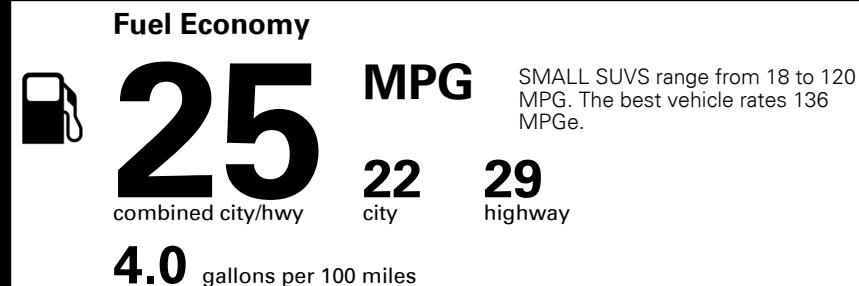

EPA DOT Fuel Economy and Environment

Gasoline Vehicle

You spend $500 more in fuel costs over 5 years compared to the average new vehicle.

Annual fuel cost $1,600