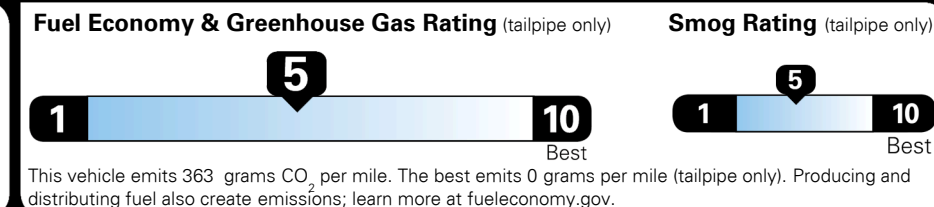

Actual results will vary for many reasons, including driving conditions and how you drive and maintain your vehicle. The average new vehicle gets 27 MPG and costs $7,500 to fuel over 5 years. Cost estimates are based on 15,000 miles per year at $ 2.70 per gallon. MPGe is miles per gasoline gallon equivalent. Vehicle emissions are a significant cause of climate change and smog.

fuelconomy.gov

Calculate personalized estimates and compare vehicles

GOVERNMENT 5-STAR SAFETY RATINGS

Overall Vehicle Score ★ ★ ★ ★ ★
Based on the combined rating of frontal, side and rollover. Should ONLY be compared to other vehicles of similar size and weight.

Frontal Crash	Driver	★ ★ ★ ★ ★
	Passenger	★ ★ ★ ★ ★
Side Crash	Front seat	★ ★ ★ ★ ★
	Rear seat	★ ★ ★ ★ ★
Rollover		★ ★ ★ ★ ★

Star ratings based on the risk of injury in a frontal impact. Should ONLY be compared to other vehicles of similar size and weight.
Star ratings based on the risk of injury in a side impact.
Star ratings based on the risk of rollover in a single-vehicle crash.

Star ratings range from 1 to 5 stars (★★★★★) with 5 being the highest. Source: National Highway Traffic Safety Administration (NHTSA). www.safercar.gov or 1-888-327-4236

Manufacturer's suggested retail price includes Manufacturer's recommended pre-delivery service. License and title fees, state and local taxes and other dealer installed options and accessories are not included in the manufacturer's suggested retail price.

PARTS CONTENT INFORMATION

FOR VEHICLES IN THIS CAR LINE U.S./CANADIAN PARTS CONTENT: 55 %

MAJOR SOURCES OF FOREIGN PARTS: KOREA: 45%

NOTE: PARTS CONTENT DOES NOT INCLUDE FINAL ASSEMBLY, DISTRIBUTION, OR OTHER NON-PARTS COSTS.

FOR THIS VEHICLE FINAL ASSEMBLY POINT: WEST POINT, GA, USA

COUNTRY OF ORIGIN ENGINE: USA
TRANSMISSION: USA