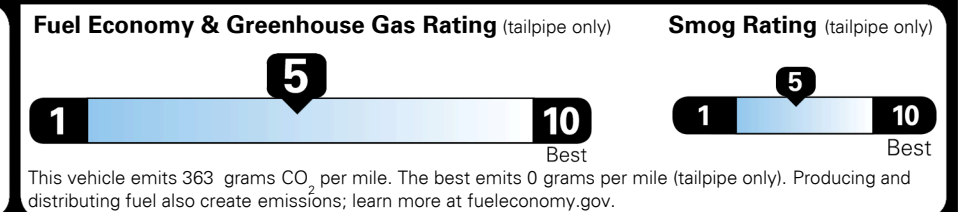

EPA DOT Fuel Economy and Environment

Gasoline Vehicle

Fuel Economy
25 **MPG**
combined city/hwy
4.0 gallons per 100 miles
city **22** highway **29**
SMALL SUVs range from 18 to 120 MPG. The best vehicle rates 136 MPGe.

You spend $500 more in fuel costs over 5 years
compared to the average new vehicle.

Annual fuel cost $1,600