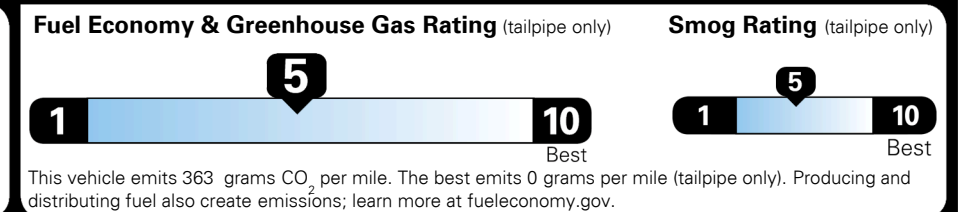

EPA DOT Fuel Economy and Environment

Gasoline Vehicle

Fuel Economy
25 MPG
combined city/hwy
22 city
29 highway
4.0 gallons per 100 miles

SMALL SUVs range from 18 to 37 MPG. The best vehicle rates 136 MPGe.

You spend $750 more in fuel costs over 5 years
compared to the average new vehicle.

Annual fuel cost $1,550