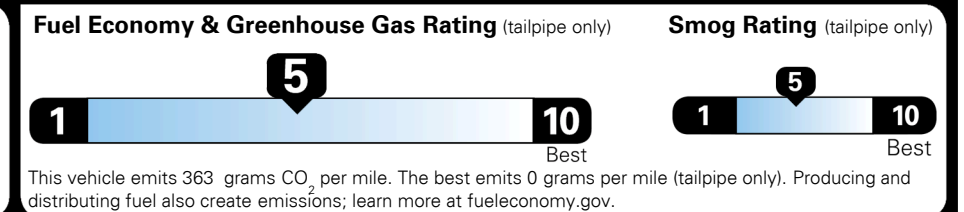

GIVE IT EVERYTHING KIA

For J.D. Power 2019 award information, go to jdpower.com/awards for more details.

EPA DOT Fuel Economy and Environment

Gasoline Vehicle

Fuel Economy
25 MPG
 combined city/hwy
4.0 gallons per 100 miles

SMALL SUVs range from 18 to 37 MPG. The best vehicle rates 136 MPGe.

22 city 29 highway

You spend \$750 more in fuel costs over 5 years
 compared to the average new vehicle.

Annual fuel cost \$1,550

Actual results will vary for many reasons, including driving conditions and how you drive and maintain your vehicle. The average new vehicle gets 27 MPG and costs \$7,000 to fuel over 5 years. Cost estimates are based on 15,000 miles per year at \$ 2.55 per gallon. MPGe is miles per gasoline gallon equivalent. Vehicle emissions are a significant cause of climate change and smog.