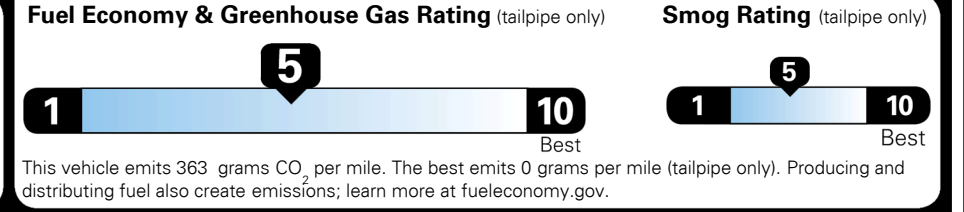

GIVE IT EVERYTHING **KIA**

EPA DOT Fuel Economy and Environment

Gasoline Vehicle

Fuel Economy

25 MPG
 combined city/hwy

22 MPG
 city

29 MPG
 highway

4.0 gallons per 100 miles

SMALL SUVs range from 18 to 37 MPG. The best vehicle rates 136 MPGe.

You spend \$750 more in fuel costs over 5 years
 compared to the average new vehicle.

Annual fuel cost \$1,550

Actual results will vary for many reasons, including driving conditions and how you drive and maintain your vehicle. The average new vehicle gets 27 MPG and costs \$7,000 to fuel over 5 years. Cost estimates are based on 15,000 miles per year at \$ 2.55 per gallon. MPGe is miles per gasoline gallon equivalent. Vehicle emissions are a significant cause of climate change and smog.