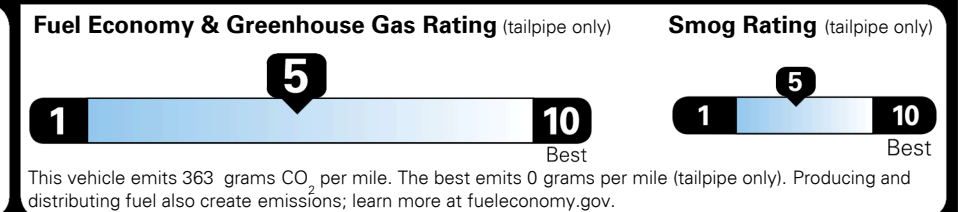

EPA DOT Fuel Economy and Environment

Gasoline Vehicle

Fuel Economy
25 MPG
combined city/hwy
4.0 gallons per 100 miles

SMALL SUVs range from 18 to 37 MPG. The best vehicle rates 136 MPGe.

22 city
29 highway

You spend $750 more in fuel costs over 5 years
compared to the average new vehicle.

Annual fuel cost $1,550