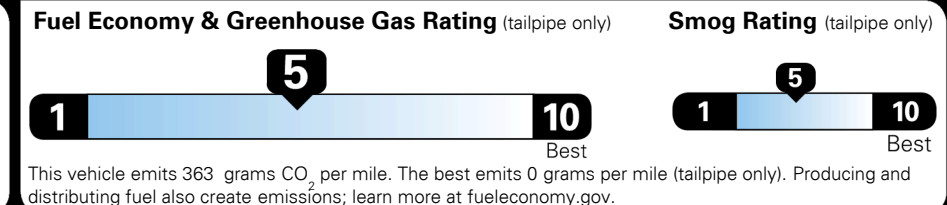

EPA DOT Fuel Economy and Environment

Gasoline Vehicle

Fuel Economy

25 MPG combined city/hwy
22 MPG city
29 MPG highway

4.0 gallons per 100 miles

SMALL SUVs range from 18 to 37 MPG. The best vehicle rates 136 MPGe.

You spend $750 more in fuel costs over 5 years compared to the average new vehicle.

Annual fuel cost $1,550