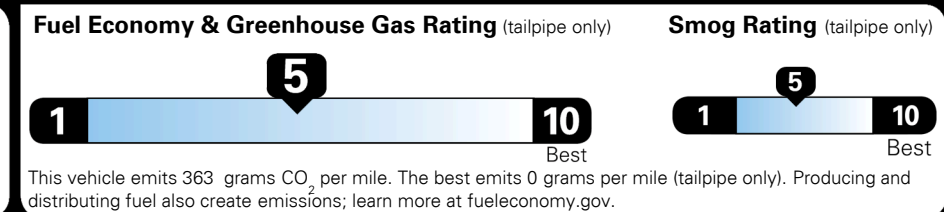

MANUFACTURER'S SUGGESTED RETAIL PRICE ▶

ADDITIONAL INSTALLED EQUIPMENT:
(In addition to or in place of standard features)
Passion Red Paint $395.00
Carpeted Floor Mats $155.00
Cargo Net $50.00

MSRP INCLUDING OPTIONS $ 28,090.00

INLAND FREIGHT AND HANDLING $ 990.00

TOTAL MANUFACTURER'S SUGGESTED RETAIL PRICE ▶ $ 29,080.00

EPA DOT Fuel Economy and Environment

Gasoline Vehicle

Fuel Economy

25 MPG
combined city/hwy

22 MPG
city

29 MPG
highway

4.0 gallons per 100 miles

SMALL SUVs range from 18 to 37 MPG. The best vehicle rates 136 MPGe.

You spend $750 more in fuel costs over 5 years
compared to the average new vehicle.

Annual fuel cost $1,550

Actual results will vary for many reasons, including driving conditions and how you drive and maintain your vehicle. The average new vehicle gets 27 MPG and costs $7,000 to fuel over 5 years. Cost estimates are based on 15,000 miles per year at $ 2.55 per gallon. MPGe is miles per gasoline gallon equivalent. Vehicle emissions are a significant cause of climate change and smog.

fueleconomy.gov
Calculate personalized estimates and compare vehicles

Smartphone QR Code

GOVERNMENT 5-STAR SAFETY RATINGS

Overall Vehicle Score ★★★★★
Based on the combined rating of frontal, side and rollover. Should ONLY be compared to other vehicles of similar size and weight.

Frontal Crash	Driver	★★★★★
	Passenger	★★★★★
Side Crash	Front seat	★★★★★
	Rear seat	★★★★★
Rollover		★★★★★

Star ratings based on the risk of injury in a frontal impact. Should ONLY be compared to other vehicles of similar size and weight.

Star ratings based on the risk of injury in a side impact.

Star ratings based on the risk of rollover in a single-vehicle crash.

PARTS CONTENT INFORMATION

FOR VEHICLES IN THIS CAR LINE U.S./CANADIAN PARTS CONTENT: 60 %

MAJOR SOURCES OF FOREIGN PARTS: KOREA: 40%

NOTE: PARTS CONTENT DOES NOT INCLUDE FINAL ASSEMBLY, DISTRIBUTION, OR OTHER NON-PARTS COSTS.

FOR THIS VEHICLE FINAL ASSEMBLY POINT: WEST POINT, GA, USA

COUNTRY OF ORIGIN
ENGINE: USA
TRANSMISSION: USA

TOTAL ADDITIONAL WEIGHT: 9.4