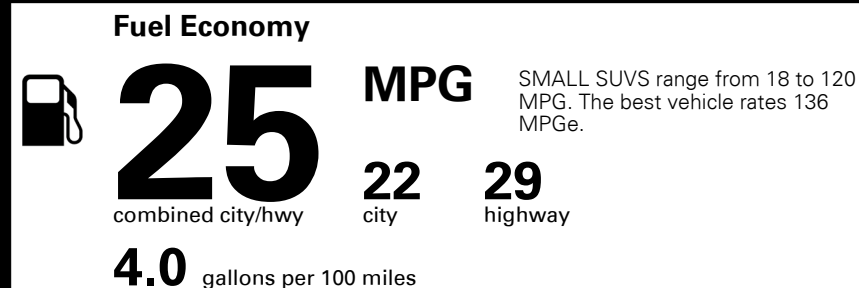

EPA DOT Fuel Economy and Environment

Gasoline Vehicle

You spend $500 more in fuel costs over 5 years compared to the average new vehicle.

Annual fuel cost $1,600