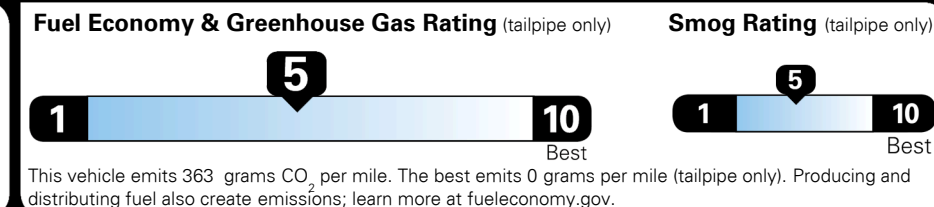

Actual results will vary for many reasons, including driving conditions and how you drive and maintain your vehicle. The average new vehicle gets 27 MPG and costs $7,500 to fuel over 5 years. Cost estimates are based on 15,000 miles per year at $ 2.70 per gallon. MPGe is miles per gasoline gallon equivalent. Vehicle emissions are a significant cause of climate change and smog.

fuel economy.gov

Calculate personalized estimates and compare vehicles

GOVERNMENT 5-STAR SAFETY RATINGS

Overall Vehicle Score ★★★★★

Based on the combined rating of frontal, side and rollover. Should ONLY be compared to other vehicles of similar size and weight.

Frontal Crash Driver ★★★★★

Frontal Crash Passenger ★★★★★

Based on the risk of injury in a frontal impact. Should ONLY be compared to other vehicles of similar size and weight.

Side Crash Front seat ★★★★★

Side Crash Rear seat ★★★★★

Star ratings based on the risk of injury in a side impact.

Rollover ★★★★★

Star ratings based on the risk of rollover in a single-vehicle crash.

Star ratings range from 1 to 5 stars (★★★★★) with 5 being the highest.

Source: National Highway Traffic Safety Administration (NHTSA).

www.safercar.gov or 1-888-327-4236

Manufacturer's suggested retail price includes Manufacturer's recommended pre-delivery service. License and title fees, state and local taxes and other dealer installed options and accessories are not included in the manufacturer's suggested retail price.

PARTS CONTENT INFORMATION

FOR VEHICLES IN THIS CAR LINE U.S./CANADIAN PARTS CONTENT: 55 %

MAJOR SOURCES OF FOREIGN PARTS: KOREA: 45%

NOTE: PARTS CONTENT DOES NOT INCLUDE FINAL ASSEMBLY, DISTRIBUTION, OR OTHER NON-PARTS COSTS.

FOR THIS VEHICLE FINAL ASSEMBLY POINT: WEST POINT, GA, USA

COUNTRY OF ORIGIN

ENGINE: USA

TRANSMISSION: USA