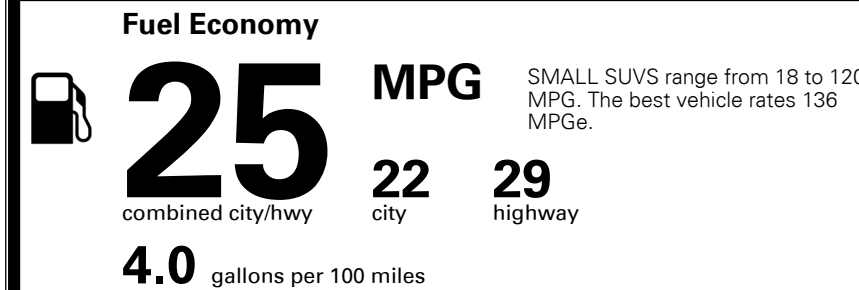

**EPA DOT Fuel Economy and Environment**

**Gasoline Vehicle**

**You spend \$500 more in fuel costs over 5 years** compared to the average new vehicle.

**Annual fuel cost \$1,600**

Actual results will vary for many reasons, including driving conditions and how you drive and maintain your vehicle. The average new vehicle gets 27 MPG and costs \$7,500 to fuel over 5 years. Cost estimates are based on 15,000 miles per year at \$ 2.70 per gallon. MPGe is miles per gasoline gallon equivalent. Vehicle emissions are a significant cause of climate change and smog.