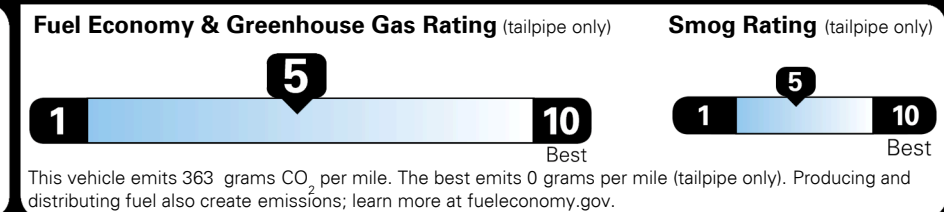

**EPA DOT Fuel Economy and Environment**

**Gasoline Vehicle**

**You spend \$500 more in fuel costs over 5 years** compared to the average new vehicle.

**Annual fuel cost \$1,600**

Actual results will vary for many reasons, including driving conditions and how you drive and maintain your vehicle. The average new vehicle gets 27 MPG and costs \$7,500 to fuel over 5 years. Cost estimates are based on 15,000 miles per year at \$ 2.70 per gallon. MPGe is miles per gasoline gallon equivalent. Vehicle emissions are a significant cause of climate change and smog.