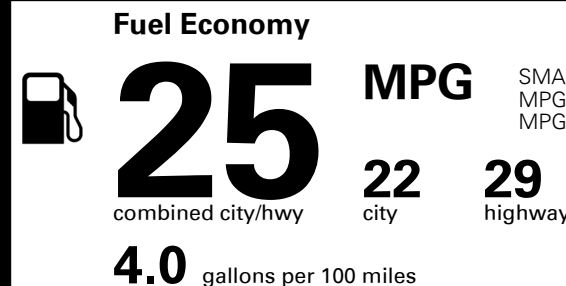

TOTAL MANUFACTURER'S SUGGESTED RETAIL PRICE ▶

\$ 31,405.00

TOTAL ADDITIONAL WEIGHT: 8.8

#1 MASS MARKET BRAND IN J.D. POWER INITIAL QUALITY, 5 YEARS IN A ROW.

GIVE IT EVERYTHING **KIA**

For J.D. Power 2019 award information, go to jdpower.com/awards for more details.

EPA DOT Fuel Economy and Environment

Gasoline Vehicle

SMALL SUVs range from 18 to 120 MPG. The best vehicle rates 136 MPGe.

You spend \$500 more in fuel costs over 5 years compared to the average new vehicle.