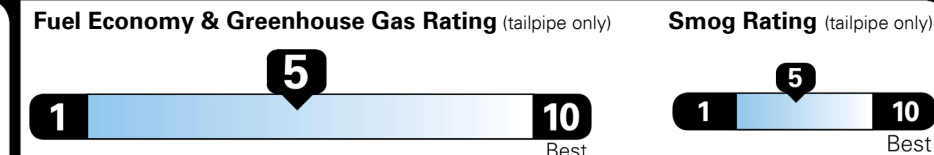

This vehicle emits 363 grams CO₂ per mile. The best emits 0 grams per mile (tailpipe only). Producing and distributing fuel also create emissions; learn more at fuel economy.gov.

Actual results will vary for many reasons, including driving conditions and how you drive and maintain your vehicle. The average new vehicle gets 27 MPG and costs $7,500 to fuel over 5 years. Cost estimates are based on 15,000 miles per year at $ 2.70 per gallon. MPGe is miles per gasoline gallon equivalent. Vehicle emissions are a significant cause of climate change and smog.

fuel economy.gov

Calculate personalized estimates and compare vehicles

GOVERNMENT 5-STAR SAFETY RATINGS

Overall Vehicle Score ★★★★★

Based on the combined rating of frontal, side and rollover. Should ONLY be compared to other vehicles of similar size and weight.

Frontal Driver ★★★★★

Crash Passenger ★★★★★

Based on the risk of injury in a frontal impact. Should ONLY be compared to other vehicles of similar size and weight.

Side Front seat ★★★★★

Crash Rear seat ★★★★★

Star ratings based on the risk of injury in a side impact.

Rollover ★★★★★

Star ratings based on the risk of rollover in a single-vehicle crash.

Star ratings range from 1 to 5 stars (★★★★★) with 5 being the highest.

Source: National Highway Traffic Safety Administration (NHTSA).

www.safercar.gov or 1-888-327-4236

Manufacturer's suggested retail price includes Manufacturer's recommended pre-delivery service. License and title fees, state and local taxes and other dealer installed options and accessories are not included in the manufacturer's suggested retail price.

PARTS CONTENT INFORMATION

FOR VEHICLES IN THIS CAR LINE U.S./CANADIAN PARTS CONTENT: 55 %

MAJOR SOURCES OF FOREIGN PARTS: KOREA: 45%

NOTE: PARTS CONTENT DOES NOT INCLUDE FINAL ASSEMBLY, DISTRIBUTION, OR OTHER NON-PARTS COSTS.

FOR THIS VEHICLE FINAL ASSEMBLY POINT: WEST POINT, GA, USA

COUNTRY OF ORIGIN

ENGINE: USA

TRANSMISSION: USA