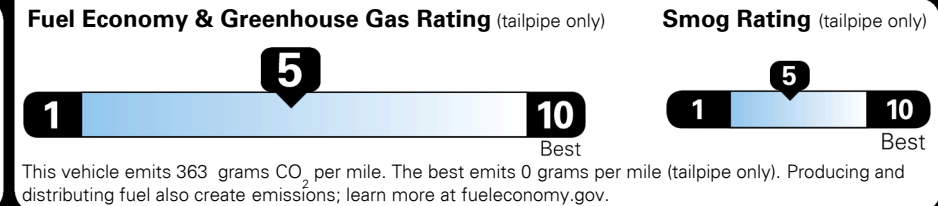

EPA DOT Fuel Economy and Environment

Gasoline Vehicle

Fuel Economy

25 MPG
combined city/hwy

22 MPG
city

29 MPG
highway

4.0 gallons per 100 miles

SMALL SUVs range from 18 to 120 MPG. The best vehicle rates 136 MPGe.

You spend $500 more in fuel costs over 5 years
compared to the average new vehicle.

Annual fuel cost $1,600