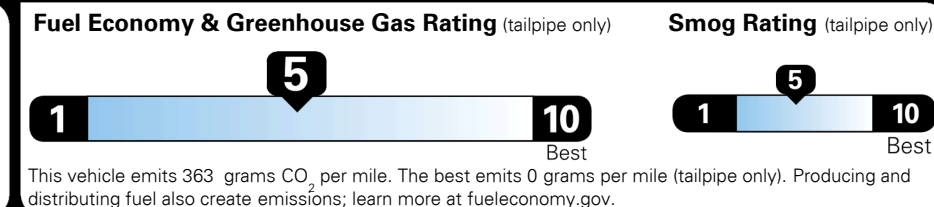

EPA DOT Fuel Economy and Environment

Gasoline Vehicle

Fuel Economy
25 MPG combined city/hwy
22 MPG city
29 MPG highway
SMALL SUVs range from 18 to 120 MPG. The best vehicle rates 136 MPGe.
4.0 gallons per 100 miles

You spend $500 more in fuel costs over 5 years compared to the average new vehicle.

Annual fuel cost $1,600