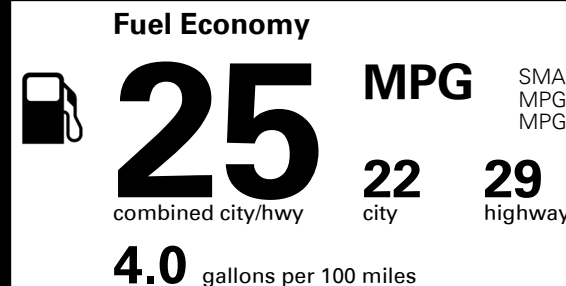

Gasoline Vehicle

SMALL SUVs range from 18 to 120 MPG. The best vehicle rates 136 MPGe.

You spend \$500 more in fuel costs over 5 years compared to the average new vehicle.

Annual fuel cost \$1,600

This vehicle emits 363 grams CO₂ per mile. The best emits 0 grams per mile (tailpipe only). Producing and distributing fuel also create emissions; learn more at fuel economy.gov.