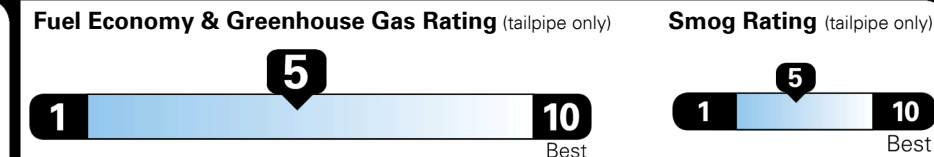

Gasoline Vehicle

SMALL SUVs range from 18 to 120 MPG. The best vehicle rates 136 MPGe.

You spend \$500 more in fuel costs over 5 years compared to the average new vehicle.

Annual fuel cost \$1,600

This vehicle emits 363 grams CO₂ per mile. The best emits 0 grams per mile (tailpipe only). Producing and distributing fuel also create emissions; learn more at fuel economy.gov.