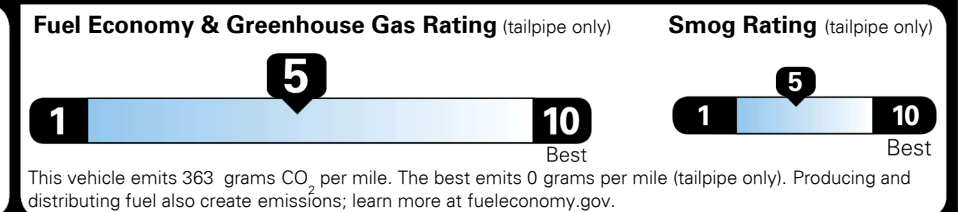

EPA DOT Fuel Economy and Environment

Gasoline Vehicle

Fuel Economy
25 MPG
combined city/hwy
4.0 gallons per 100 miles

SMALL SUVs range from 18 to 120 MPG. The best vehicle rates 136 MPGe.

22 city
29 highway

You spend $500 more in fuel costs over 5 years
compared to the average new vehicle.

Annual fuel cost $1,600