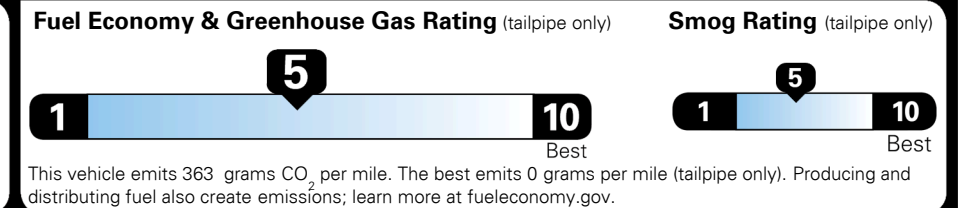

TOTAL MANUFACTURER'S SUGGESTED RETAIL PRICE ▶

\$ 31,495.00

TOTAL ADDITIONAL WEIGHT: 23.2

EPA DOT Fuel Economy and Environment

Gasoline Vehicle

Fuel Economy
25 MPG
 combined city/hwy
4.0 gallons per 100 miles

SMALL SUVs range from 18 to 120 MPG. The best vehicle rates 136 MPGe.

22 city
29 highway

You spend \$500 more in fuel costs over 5 years
 compared to the average new vehicle.

Annual fuel cost \$1,600

Actual results will vary for many reasons, including driving conditions and how you drive and maintain your vehicle. The average new vehicle gets 27 MPG and costs \$7,500 to fuel over 5 years. Cost estimates are based on 15,000 miles per year at \$ 2.70 per gallon. MPGe is miles per gasoline gallon equivalent. Vehicle emissions are a significant cause of climate change and smog.