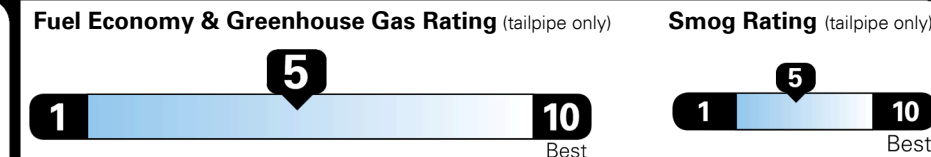

Actual results will vary for many reasons, including driving conditions and how you drive and maintain your vehicle. The average new vehicle gets 27 MPG and costs $7,500 to fuel over 5 years. Cost estimates are based on 15,000 miles per year at $ 2.70 per gallon. MPGe is miles per gasoline gallon equivalent. Vehicle emissions are a significant cause of climate change and smog.

fuelconomy.gov

Calculate personalized estimates and compare vehicles

GOVERNMENT 5-STAR SAFETY RATINGS

PARTS CONTENT INFORMATION

Overall Vehicle Score ★ ★ ★ ★ ★

Based on the combined rating of frontal, side and rollover. Should ONLY be compared to other vehicles of similar size and weight.

Frontal Driver ★ ★ ★ ★ ★

Crash Passenger ★ ★ ★ ★ ★

Based on the risk of injury in a frontal impact. Should ONLY be compared to other vehicles of similar size and weight.

Side Front seat ★ ★ ★ ★ ★

Crash Rear seat ★ ★ ★ ★ ★

Star ratings based on the risk of injury in a side impact.

Rollover ★ ★ ★ ★ ★

Star ratings based on the risk of rollover in a single-vehicle crash.

Star ratings range from 1 to 5 stars (★★★★★) with 5 being the highest.

Source: National Highway Traffic Safety Administration (NHTSA).

www.safercar.gov or 1-888-327-4236

Manufacturer's suggested retail price includes Manufacturer's recommended pre-delivery service. License and title fees, state and local taxes and other dealer installed options and accessories are not included in the manufacturer's suggested retail price.

**FOR VEHICLES IN THIS CAR
LINE U.S./CANADIAN
PARTS CONTENT: 55 %**

**MAJOR SOURCES OF
FOREIGN PARTS:
KOREA: 45%**

NOTE: PARTS CONTENT DOES NOT INCLUDE FINAL ASSEMBLY, DISTRIBUTION, OR OTHER NON-PARTS COSTS.

**FOR THIS VEHICLE
FINAL ASSEMBLY POINT:
WEST POINT, GA, USA**

COUNTRY OF ORIGIN

ENGINE: USA

TRANSMISSION: USA