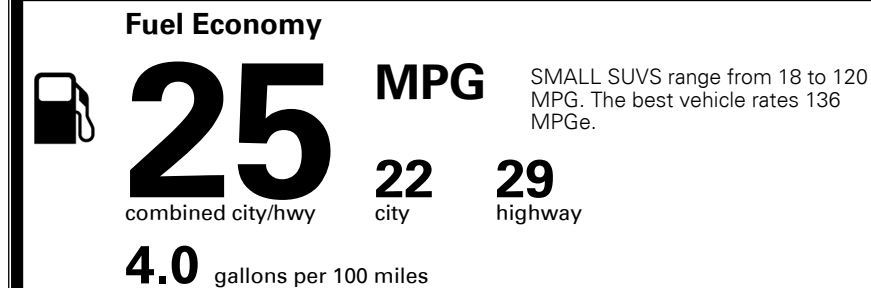

EXTERIOR

Projector Beam Headlights w/ LED Positioning Lights
Heated Outside Mirrors w/ Turn Signal Indicators
Privacy Glass
17" Alloy Wheels

WARRANTY

10 Year/100,000 Mile Limited Powertrain Warranty
5 Year/60,000 Mile Limited Basic Warranty
5 Year/60,000 Mile Roadside Assistance

MANUFACTURER'S SUGGESTED RETAIL PRICE ▶

$ 27,990.00

COMPARE LX FWD FEATURES

Added to/in place of standard L features
- Blind-Spot Collision Warning (BCW)
- Rear Cross-Traffic Collision Warning (RCCW)
- Auto Up/Down Windows (Front & Rear)
- Rapid Charge USB Ports (2)
- Acoustic Front Windshield
- Seatback Map Pockets

Included
Included
Included
Included
Included
Included

ADDITIONAL INSTALLED EQUIPMENT: (In addition to or in place of standard features)

Rear Bumper Applique
Carpeted Floor Mats
Cargo Net
Cargo Cover

$75.00
$195.00
$50.00
$150.00

MSRP INCLUDING OPTIONS

$ 28,460.00

INLAND FREIGHT AND HANDLING

$ 1,045.00

TOTAL MANUFACTURER'S SUGGESTED RETAIL PRICE ▶

$ 29,505.00

TOTAL ADDITIONAL WEIGHT: 19.6

EPA DOT Fuel Economy and Environment

Gasoline Vehicle

**You spend
$500
more in fuel costs
over 5 years**
compared to the
average new vehicle.

**Annual fuel cost
$1,600**