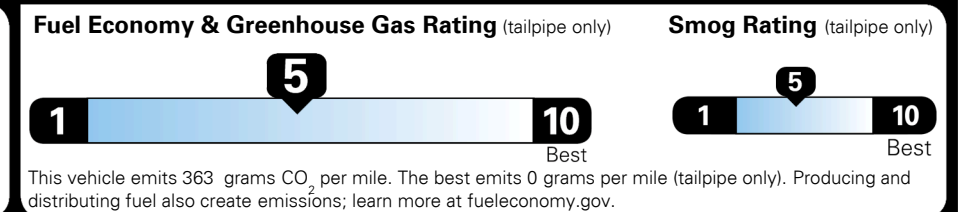

MSRP INCLUDING OPTIONS \$ 26,945.00

INLAND FREIGHT AND HANDLING \$ 1,045.00

TOTAL MANUFACTURER'S SUGGESTED RETAIL PRICE ▶ \$ 27,990.00

TOTAL ADDITIONAL WEIGHT: 10.0

#1 MASS MARKET BRAND IN J.D. POWER INITIAL QUALITY, 5 YEARS IN A ROW.

GIVE IT EVERYTHING KIA

For J.D. Power 2019 award information, go to jdpower.com/awards for more details.

EPA DOT Fuel Economy and Environment

Gasoline Vehicle

Fuel Economy

25 MPG combined city/hwy
22 MPG city
29 MPG highway

4.0 gallons per 100 miles

SMALL SUVs range from 18 to 37 MPG. The best vehicle rates 136 MPGe.

You spend \$750 more in fuel costs over 5 years compared to the average new vehicle.

Annual fuel cost \$1,550