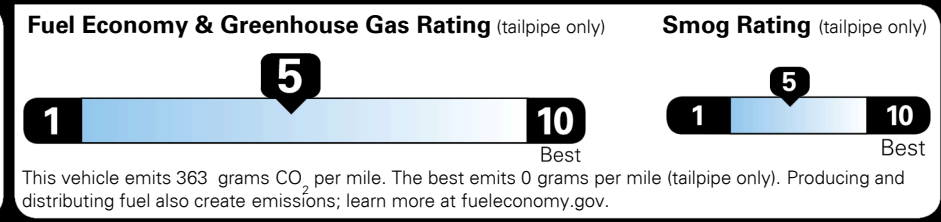

EPA DOT Fuel Economy and Environment

Gasoline Vehicle

Fuel Economy

25 MPG combined city/hwy
22 MPG city
29 MPG highway

SMALL SUVs range from 18 to 37 MPG. The best vehicle rates 136 MPGe.

4.0 gallons per 100 miles

You spend $750 more in fuel costs over 5 years compared to the average new vehicle.

Annual fuel cost $1,550