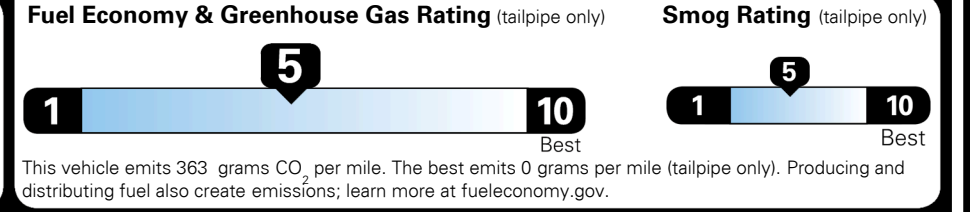

MANUFACTURER'S SUGGESTED RETAIL PRICE ▶

ADDITIONAL INSTALLED EQUIPMENT:
(In addition to or in place of standard features)
Carpeted Floor Mats $155.00
Cargo Cover $150.00

MSRP INCLUDING OPTIONS $ 27,955.00

INLAND FREIGHT AND HANDLING $ 1,045.00

TOTAL MANUFACTURER'S SUGGESTED RETAIL PRICE ▶ $ 29,000.00

EPA DOT Fuel Economy and Environment

Gasoline Vehicle

Fuel Economy

25 MPG
combined city/hwy

22 MPG
city

29 MPG
highway

4.0 gallons per 100 miles

SMALL SUVs range from 18 to 37 MPG. The best vehicle rates 136 MPGe.

You spend $750 more in fuel costs over 5 years
compared to the average new vehicle.

Annual fuel cost $1,550

Actual results will vary for many reasons, including driving conditions and how you drive and maintain your vehicle. The average new vehicle gets 27 MPG and costs $7,000 to fuel over 5 years. Cost estimates are based on 15,000 miles per year at $ 2.55 per gallon. MPGe is miles per gasoline gallon equivalent. Vehicle emissions are a significant cause of climate change and smog.

fueleconomy.gov
Calculate personalized estimates and compare vehicles

Smartphone QR Code

GOVERNMENT 5-STAR SAFETY RATINGS

Overall Vehicle Score ★★★★★
Based on the combined rating of frontal, side and rollover. Should ONLY be compared to other vehicles of similar size and weight.

Frontal	Driver	★★★★★
Crash	Passenger	★★★★★
Side	Front seat	★★★★★
Crash	Rear seat	★★★★★
Rollover		★★★★★

Star ratings based on the risk of injury in a frontal impact. Should ONLY be compared to other vehicles of similar size and weight.

Star ratings based on the risk of injury in a side impact.

Star ratings based on the risk of rollover in a single-vehicle crash.

PARTS CONTENT INFORMATION

FOR VEHICLES IN THIS CAR LINE U.S./CANADIAN PARTS CONTENT: 60 %

MAJOR SOURCES OF FOREIGN PARTS: KOREA: 40%

NOTE: PARTS CONTENT DOES NOT INCLUDE FINAL ASSEMBLY, DISTRIBUTION, OR OTHER NON-PARTS COSTS.

FOR THIS VEHICLE FINAL ASSEMBLY POINT: WEST POINT, GA, USA

COUNTRY OF ORIGIN
ENGINE: USA
TRANSMISSION: USA

TOTAL ADDITIONAL WEIGHT: 18.9