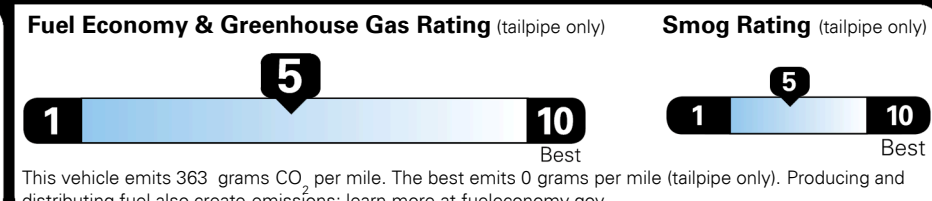

EPA DOT Fuel Economy and Environment

Gasoline Vehicle

Fuel Economy
25 MPG combined city/hwy
22 MPG city
29 MPG highway
4.0 gallons per 100 miles

SMALL SUVs range from 18 to 37 MPG. The best vehicle rates 136 MPGe.

You spend $750 more in fuel costs over 5 years
compared to the average new vehicle.

Annual fuel cost $1,550