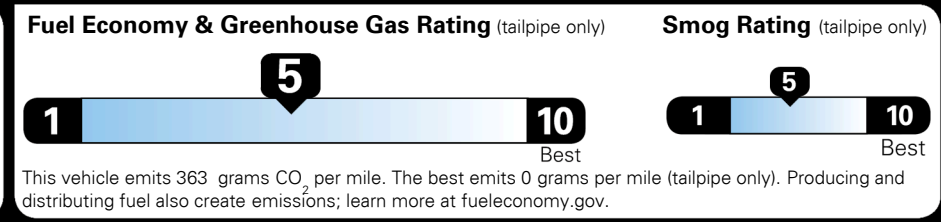

MANUFACTURER'S SUGGESTED RETAIL PRICE ▶

ADDITIONAL INSTALLED EQUIPMENT:
(In addition to or in place of standard features)
Rear Bumper Applique $75.00
Carpeted Floor Mats $155.00
Cargo Net $50.00

MSRP INCLUDING OPTIONS $ 27,770.00
INLAND FREIGHT AND HANDLING $ 990.00
TOTAL MANUFACTURER'S SUGGESTED RETAIL PRICE ▶ $ 28,760.00

EPA DOT Fuel Economy and Environment

Gasoline Vehicle

Fuel Economy
25 MPG
combined city/hwy
4.0 gallons per 100 miles

SMALL SUVs range from 18 to 37 MPG. The best vehicle rates 136 MPGe.

22 city
29 highway

You spend $750 more in fuel costs over 5 years
compared to the average new vehicle.

Annual fuel cost $1,550

Actual results will vary for many reasons, including driving conditions and how you drive and maintain your vehicle. The average new vehicle gets 27 MPG and costs $7,000 to fuel over 5 years. Cost estimates are based on 15,000 miles per year at $ 2.55 per gallon. MPGe is miles per gasoline gallon equivalent. Vehicle emissions are a significant cause of climate change and smog.

fueleconomy.gov
Calculate personalized estimates and compare vehicles

Smartphone QR Code

GOVERNMENT 5-STAR SAFETY RATINGS

Overall Vehicle Score ★★★★★
Based on the combined rating of frontal, side and rollover. Should ONLY be compared to other vehicles of similar size and weight.

Frontal	Driver	★★★★★
Crash	Passenger	★★★★★
Side	Front seat	★★★★★
Crash	Rear seat	★★★★★
Rollover		★★★★★

Star ratings based on the risk of injury in a frontal impact. Should ONLY be compared to other vehicles of similar size and weight.

Star ratings based on the risk of injury in a side impact.

Star ratings based on the risk of rollover in a single-vehicle crash.

PARTS CONTENT INFORMATION

FOR VEHICLES IN THIS CAR LINE U.S./CANADIAN PARTS CONTENT: 60 %

MAJOR SOURCES OF FOREIGN PARTS: KOREA: 40%

NOTE: PARTS CONTENT DOES NOT INCLUDE FINAL ASSEMBLY, DISTRIBUTION, OR OTHER NON-PARTS COSTS.

FOR THIS VEHICLE FINAL ASSEMBLY POINT: WEST POINT, GA, USA

COUNTRY OF ORIGIN
ENGINE: USA
TRANSMISSION: USA

TOTAL ADDITIONAL WEIGHT: 9.5