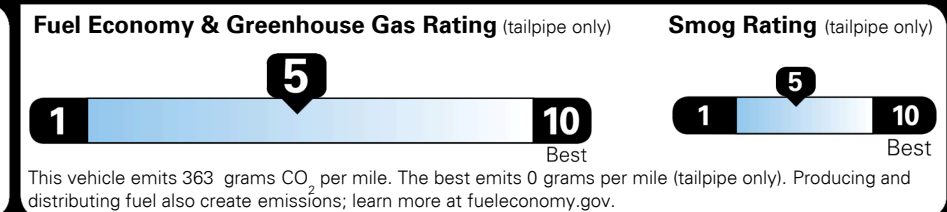

MANUFACTURER'S SUGGESTED RETAIL PRICE ▶

ADDITIONAL INSTALLED EQUIPMENT:
(In addition to or in place of standard features)
Rear Bumper Applique $75.00
Carpeted Floor Mats $155.00
Cargo Net $50.00

MSRP INCLUDING OPTIONS $ 27,770.00
INLAND FREIGHT AND HANDLING $ 990.00
TOTAL MANUFACTURER'S SUGGESTED RETAIL PRICE ▶ $ 28,760.00

EPA DOT Fuel Economy and Environment

Gasoline Vehicle

Fuel Economy
25 MPG
combined city/hwy
4.0 gallons per 100 miles

SMALL SUVs range from 18 to 37 MPG. The best vehicle rates 136 MPGe.

22 city
29 highway

You spend $750 more in fuel costs over 5 years
compared to the average new vehicle.

Annual fuel cost $1,550

Actual results will vary for many reasons, including driving conditions and how you drive and maintain your vehicle. The average new vehicle gets 27 MPG and costs $7,000 to fuel over 5 years. Cost estimates are based on 15,000 miles per year at $ 2.55 per gallon. MPGe is miles per gasoline gallon equivalent. Vehicle emissions are a significant cause of climate change and smog.

fueleconomy.gov
Calculate personalized estimates and compare vehicles

Smartphone QR Code

GOVERNMENT 5-STAR SAFETY RATINGS

Overall Vehicle Score ★★★★★
Based on the combined rating of frontal, side and rollover. Should ONLY be compared to other vehicles of similar size and weight.

Frontal	Driver	★★★★★
Crash	Passenger	★★★★★
Side	Front seat	★★★★★
Crash	Rear seat	★★★★★
Rollover		★★★★★

Star ratings based on the risk of injury in a frontal impact. Should ONLY be compared to other vehicles of similar size and weight.

Star ratings based on the risk of injury in a side impact.

Star ratings based on the risk of rollover in a single-vehicle crash.

PARTS CONTENT INFORMATION

FOR VEHICLES IN THIS CAR LINE U.S./CANADIAN PARTS CONTENT: 60 %

MAJOR SOURCES OF FOREIGN PARTS: KOREA: 40%

NOTE: PARTS CONTENT DOES NOT INCLUDE FINAL ASSEMBLY, DISTRIBUTION, OR OTHER NON-PARTS COSTS.

FOR THIS VEHICLE FINAL ASSEMBLY POINT: WEST POINT, GA, USA

COUNTRY OF ORIGIN
ENGINE: USA
TRANSMISSION: USA

TOTAL ADDITIONAL WEIGHT: 9.5