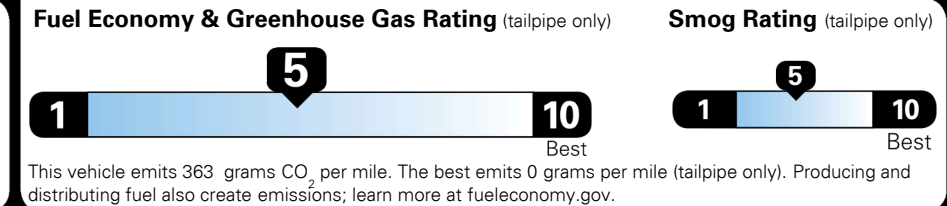

EPA DOT Fuel Economy and Environment

Gasoline Vehicle

Fuel Economy
25 MPG
combined city/hwy
4.0 gallons per 100 miles
city: **22** MPG
highway: **29** MPG
SMALL SUVs range from 18 to 37 MPG. The best vehicle rates 136 MPGe.

You spend $750 more in fuel costs over 5 years
compared to the average new vehicle.

Annual fuel cost $1,550