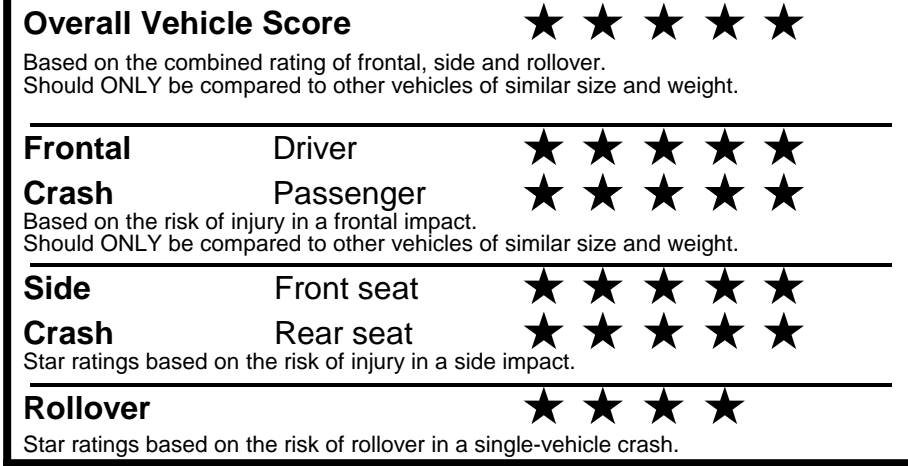

fueleconomy.gov
 Calculate personalized estimates and compare vehicles

GOVERNMENT 5-STAR SAFETY RATINGS

Star ratings range from 1 to 5 stars (★★★★★) with 5 being the highest.
 Source: National Highway Traffic Safety Administration (NHTSA).
www.safercar.gov or 1-888-327-4236