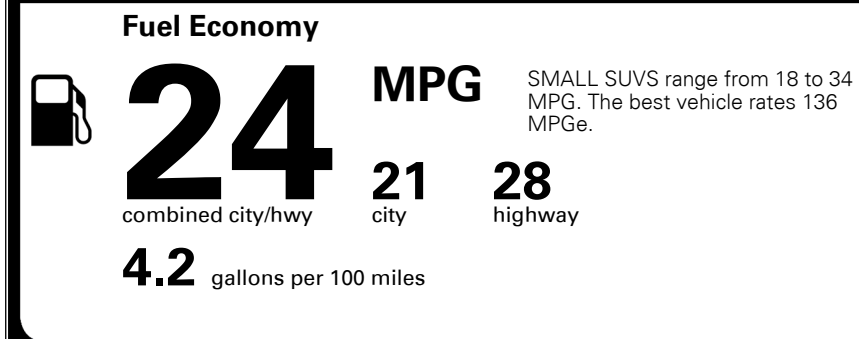

MSRP INCLUDING OPTIONS \$ 29,335.00

INLAND FREIGHT AND HANDLING \$ 940.00

TOTAL MANUFACTURER'S SUGGESTED RETAIL PRICE ▶ \$ 30,275.00

TOTAL ADDITIONAL WEIGHT: 9.1

EPA DOT Fuel Economy and Environment

Gasoline Vehicle