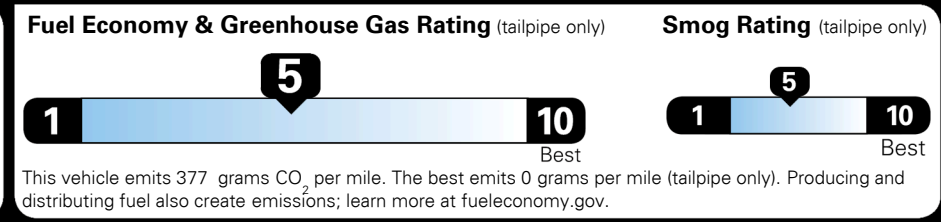

Actual results will vary for many reasons, including driving conditions and how you drive and maintain your vehicle. The average new vehicle gets 27 MPG and costs $6,750 to fuel over 5 years. Cost estimates are based on 15,000 miles per year at $ 2.40 per gallon. MPGe is miles per gasoline gallon equivalent. Vehicle emissions are a significant cause of climate change and smog.

fueleconomy.gov
Calculate personalized estimates and compare vehicles