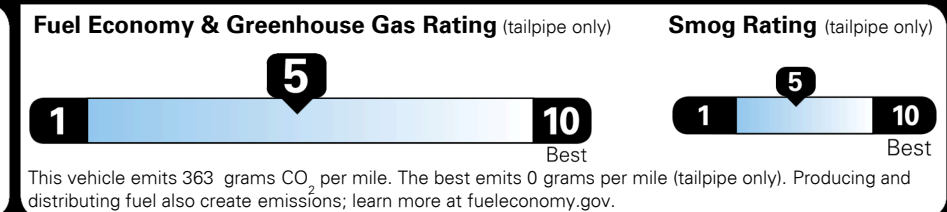

EPA DOT Fuel Economy and Environment

Gasoline Vehicle

Fuel Economy

25 MPG
combined city/hwy

22 MPG
city

29 MPG
highway

4.0 gallons per 100 miles

SMALL SUVs range from 18 to 120 MPG. The best vehicle rates 136 MPGe.

You spend $500 more in fuel costs over 5 years
compared to the average new vehicle.

Annual fuel cost $1,600