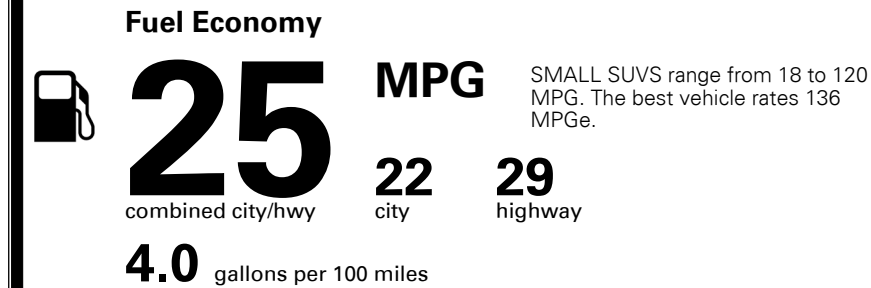

WARRANTY

10 Year/100,000 Mile Limited Powertrain Warranty
5 Year/60,000 Mile Limited Basic Warranty
5 Year/60,000 Mile Roadside Assistance

MANUFACTURER'S SUGGESTED RETAIL PRICE ▶

$ 27,990.00

COMPARE LX FWD FEATURES

Added to/in place of standard L features

- Blind-Spot Collision Warning (BCW)
- Rear Cross-Traffic Collision Warning (RCCW)
- Auto Up/Down Windows (Front & Rear)
- Rapid Charge USB Ports (2)
- Acoustic Front Windshield
- Seatback Map Pockets

Included
Included
Included
Included
Included
Included

ADDITIONAL INSTALLED EQUIPMENT: (In addition to or in place of standard features)

LX I4 Convenience Package
- Forward Collision-Avoidance Assist-Car
- Parking Distance Warning - Reverse (PDW-R)
- Power Driver's Seat w/ Lumbar Support
- Heated Front Seats
- Dual-Zone Automatic Climate Control
- Leather Trimmed Steering Wheel / Shift Knob
- Roof Rails
Carpeted Floor Mats

$2,000.00

$195.00

MSRP INCLUDING OPTIONS

$ 30,185.00

INLAND FREIGHT AND HANDLING

$ 1,045.00

TOTAL MANUFACTURER'S SUGGESTED RETAIL PRICE ▶

$ 31,230.00

TOTAL ADDITIONAL WEIGHT: 8.8

#1 MASS MARKET BRAND IN
J.D. POWER INITIAL QUALITY,
5 YEARS IN A ROW.

GIVE IT EVERYTHING

For J.D. Power 2019 award information, go to jdpower.com/awards for more details.

EPA DOT Fuel Economy and Environment

Gasoline Vehicle

You spend $500 more in fuel costs over 5 years
compared to the average new vehicle.

Annual fuel cost $1,600