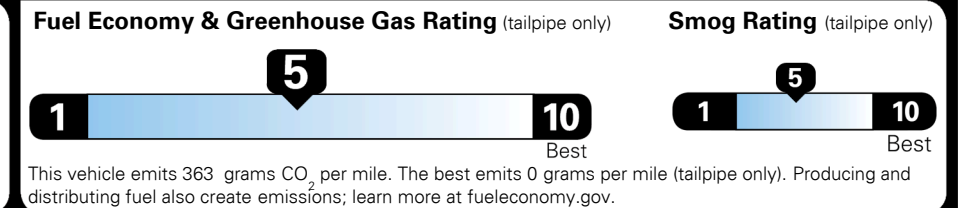

Actual results will vary for many reasons, including driving conditions and how you drive and maintain your vehicle. The average new vehicle gets 27 MPG and costs $7,500 to fuel over 5 years. Cost estimates are based on 15,000 miles per year at $ 2.70 per gallon. MPGe is miles per gasoline gallon equivalent. Vehicle emissions are a significant cause of climate change and smog.

fuel economy.gov

Calculate personalized estimates and compare vehicles

GOVERNMENT 5-STAR SAFETY RATINGS

Overall Vehicle Score ★ ★ ★ ★ ★

Based on the combined rating of frontal, side and rollover. Should ONLY be compared to other vehicles of similar size and weight.

Frontal Driver ★ ★ ★ ★ ★

Crash Passenger ★ ★ ★ ★ ★

Based on the risk of injury in a frontal impact. Should ONLY be compared to other vehicles of similar size and weight.

Side Front seat ★ ★ ★ ★ ★

Crash Rear seat ★ ★ ★ ★ ★

Star ratings based on the risk of injury in a side impact.

Rollover ★ ★ ★ ★ ★

Star ratings based on the risk of rollover in a single-vehicle crash.

Star ratings range from 1 to 5 stars (★★★★★) with 5 being the highest.

Source: National Highway Traffic Safety Administration (NHTSA).

www.safercar.gov or 1-888-327-4236

Manufacturer's suggested retail price includes Manufacturer's recommended pre-delivery service. License and title fees, state and local taxes and other dealer installed options and accessories are not included in the manufacturer's suggested retail price.

PARTS CONTENT INFORMATION

FOR VEHICLES IN THIS CAR LINE U.S./CANADIAN PARTS CONTENT: 55 %

MAJOR SOURCES OF FOREIGN PARTS: KOREA: 45%

NOTE: PARTS CONTENT DOES NOT INCLUDE FINAL ASSEMBLY, DISTRIBUTION, OR OTHER NON-PARTS COSTS.

FOR THIS VEHICLE FINAL ASSEMBLY POINT: WEST POINT, GA, USA

COUNTRY OF ORIGIN

ENGINE: USA

TRANSMISSION: USA