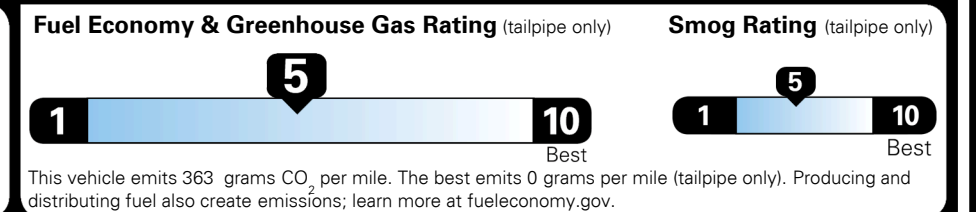

TOTAL MANUFACTURER'S SUGGESTED RETAIL PRICE ▶

\$ 31,460.00

TOTAL ADDITIONAL WEIGHT: 13.3

EPA DOT Fuel Economy and Environment

Gasoline Vehicle

Fuel Economy
25 MPG
 combined city/hwy
4.0 gallons per 100 miles

SMALL SUVs range from 18 to 120 MPG. The best vehicle rates 136 MPGe.

22 city
29 highway

You spend \$500 more in fuel costs over 5 years
 compared to the average new vehicle.

Annual fuel cost \$1,600

Actual results will vary for many reasons, including driving conditions and how you drive and maintain your vehicle. The average new vehicle gets 27 MPG and costs \$7,500 to fuel over 5 years. Cost estimates are based on 15,000 miles per year at \$ 2.70 per gallon. MPGe is miles per gasoline gallon equivalent. Vehicle emissions are a significant cause of climate change and smog.