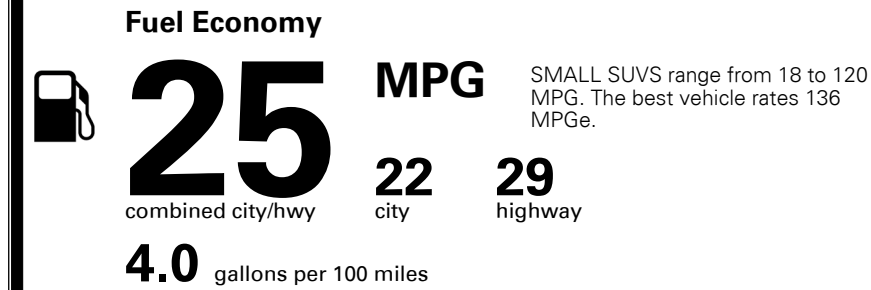

MANUFACTURER'S SUGGESTED RETAIL PRICE ▶

COMPARE LX FWD FEATURES

1. Added to/in place of standard L features
2. Blind-Spot Collision Warning (BCW)
   - Rear Cross-Traffic Collision Warning (RCCW)
   - Auto Up/Down Windows (Front & Rear)
   - Rapid Charge USB Ports (2)
   - Acoustic Front Windshield
   - Seatback Map Pockets

ADDITIONAL INSTALLED EQUIPMENT:
(In addition to or in place of standard features)
LX I4 Convenience Package

- Forward Collision-Avoidance Assist-Car
- Parking Distance Warning - Reverse (PDW-R)
- Power Driver's Seat w/ Lumbar Support
- Heated Front Seats
- Dual-Zone Automatic Climate Control
- Leather Trimmed Steering Wheel / Shift Knob
- Roof Rails
- Carpeted Floor Mats

$ 27,990.00

Included
Included
Included
Included
Included
Included

$2,000.00

$195.00

MSRP INCLUDING OPTIONS

$ 30,185.00

INLAND FREIGHT AND HANDLING

$ 1,045.00

TOTAL MANUFACTURER'S SUGGESTED RETAIL PRICE ▶

$ 31,230.00

TOTAL ADDITIONAL WEIGHT: 8.8

#1 MASS MARKET BRAND IN
J.D. POWER INITIAL QUALITY,
5 YEARS IN A ROW.

GIVE IT EVERYTHING **KIA**

For J.D. Power 2019 award information, go to jdpower.com/awards for more details.

EPA DOT Fuel Economy and Environment

Gasoline Vehicle

You spend $500 more in fuel costs over 5 years
compared to the average new vehicle.

Annual fuel cost $1,600