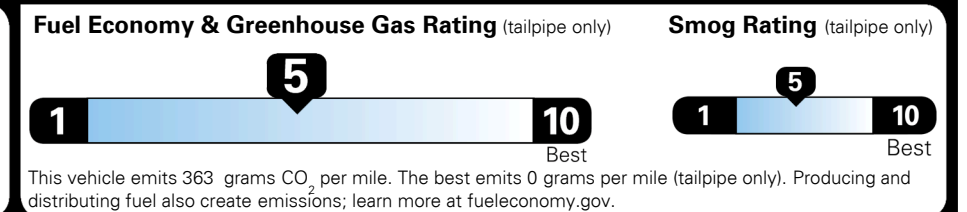

**TOTAL MANUFACTURER'S SUGGESTED RETAIL PRICE ▶**

\$ 31,230.00

TOTAL ADDITIONAL WEIGHT: 8.8

#1 MASS MARKET BRAND IN  
 J.D. POWER INITIAL QUALITY,  
 5 YEARS IN A ROW.

GIVE IT EVERYTHING **KIA**

For J.D. Power 2019 award information, go to [jdpower.com/awards](http://jdpower.com/awards) for more details.

**EPA DOT Fuel Economy and Environment**

Gasoline Vehicle

**You spend \$500 more in fuel costs over 5 years**  
 compared to the average new vehicle.

**Annual fuel cost \$1,600**

Actual results will vary for many reasons, including driving conditions and how you drive and maintain your vehicle. The average new vehicle gets 27 MPG and costs \$7,500 to fuel over 5 years. Cost estimates are based on 15,000 miles per year at \$ 2.70 per gallon. MPGe is miles per gasoline gallon equivalent. Vehicle emissions are a significant cause of climate change and smog.