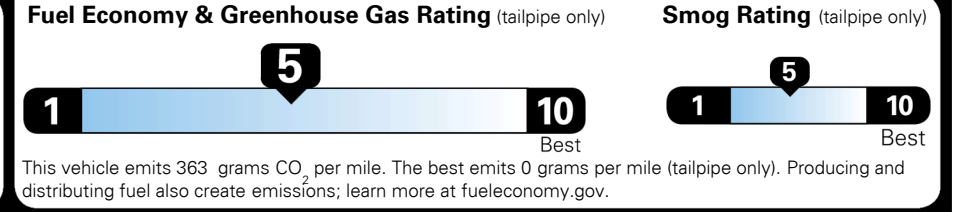

EPA DOT Fuel Economy and Environment

Gasoline Vehicle

Fuel Economy
25 MPG
combined city/hwy
4.0 gallons per 100 miles
SMALL SUVs range from 18 to 37 MPG. The best vehicle rates 136 MPGe.
22 city
29 highway

You spend $750 more in fuel costs over 5 years
compared to the average new vehicle.

Annual fuel cost $1,550