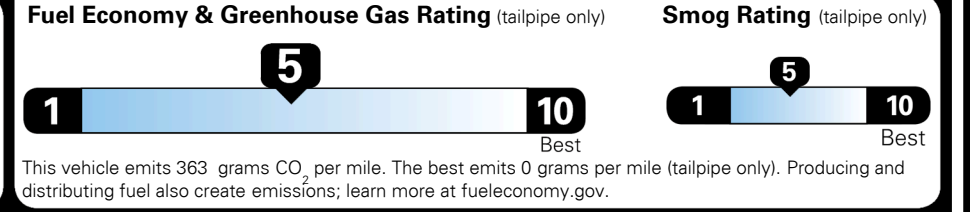

MANUFACTURER'S SUGGESTED RETAIL PRICE ▶

ADDITIONAL INSTALLED EQUIPMENT:
(In addition to or in place of standard features)
LX Convenience Package $2,000.00
- Dual-Zone Automatic Climate Control
- Heated Front Seats
- Power Driver's Seat w/ Lumbar Support
- Leather Trimmed Steering Wheel / Shift Knob
- Auto-Dimming Rear View Mirror
- Parking Distance Warning - Reverse (PDW-R)
- Roof Rails
- UVO eServices^
- ^ Includes 5 year service; see myuvo.com

Carpeted Floor Mats $155.00
Cargo Net $50.00
Carpeted Cargo Mat w/Seatback Up Protection $115.00
Wheel Locks $55.00

MSRP INCLUDING OPTIONS $ 30,025.00
INLAND FREIGHT AND HANDLING $ 1,045.00
TOTAL MANUFACTURER'S SUGGESTED RETAIL PRICE ▶ $ 31,070.00

EPA DOT Fuel Economy and Environment

Gasoline Vehicle

Fuel Economy
25 MPG
combined city/hwy
4.0 gallons per 100 miles

SMALL SUVs range from 18 to 37 MPG. The best vehicle rates 136 MPGe.

22 city
29 highway

You spend $750 more in fuel costs over 5 years
compared to the average new vehicle.

Annual fuel cost $1,550

Actual results will vary for many reasons, including driving conditions and how you drive and maintain your vehicle. The average new vehicle gets 27 MPG and costs $7,000 to fuel over 5 years. Cost estimates are based on 15,000 miles per year at $ 2.55 per gallon. MPGe is miles per gasoline gallon equivalent. Vehicle emissions are a significant cause of climate change and smog.

fueleconomy.gov
Calculate personalized estimates and compare vehicles

GOVERNMENT 5-STAR SAFETY RATINGS

Overall Vehicle Score ★★★★★
Based on the combined rating of frontal, side and rollover. Should ONLY be compared to other vehicles of similar size and weight.

Frontal	Driver	★★★★★
Crash	Passenger	★★★★★
Side	Front seat	★★★★★
Crash	Rear seat	★★★★★
Rollover		★★★★★

Star ratings based on the risk of injury in a frontal impact. Should ONLY be compared to other vehicles of similar size and weight.

Star ratings based on the risk of injury in a side impact.

Star ratings based on the risk of rollover in a single-vehicle crash.

PARTS CONTENT INFORMATION

FOR VEHICLES IN THIS CAR LINE U.S./CANADIAN PARTS CONTENT: 60 %

MAJOR SOURCES OF FOREIGN PARTS: KOREA: 40%

NOTE: PARTS CONTENT DOES NOT INCLUDE FINAL ASSEMBLY, DISTRIBUTION, OR OTHER NON-PARTS COSTS.

FOR THIS VEHICLE FINAL ASSEMBLY POINT: WEST POINT, GA, USA

COUNTRY OF ORIGIN
ENGINE: USA
TRANSMISSION: USA

TOTAL ADDITIONAL WEIGHT: 14.5