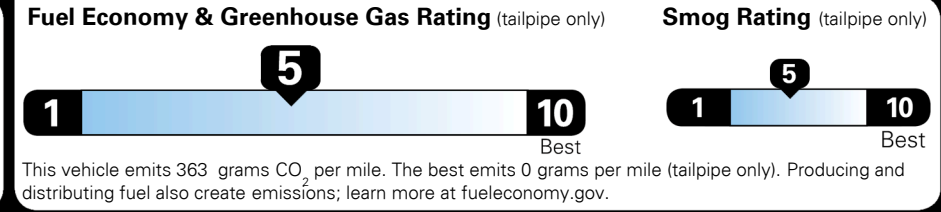

EPA DOT Fuel Economy and Environment

Gasoline Vehicle

Fuel Economy
25 MPG
combined city/hwy
4.0 gallons per 100 miles
city 22 highway 29
SMALL SUVs range from 18 to 37 MPG. The best vehicle rates 136 MPGe.

You spend $750 more in fuel costs over 5 years
compared to the average new vehicle.

Annual fuel cost $1,550