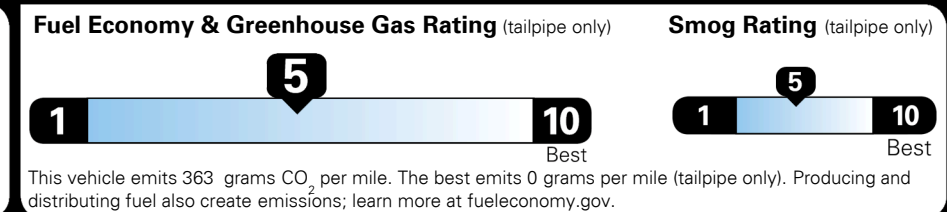

MANUFACTURER'S SUGGESTED RETAIL PRICE ▶

ADDITIONAL INSTALLED EQUIPMENT:
(In addition to or in place of standard features)
Carpeted Floor Mats $155.00
Carpeted Cargo Mat w/Seatback Up Protection $115.00

MSRP INCLUDING OPTIONS $ 27,920.00

INLAND FREIGHT AND HANDLING $ 1,045.00

TOTAL MANUFACTURER'S SUGGESTED RETAIL PRICE ▶ $ 28,965.00

EPA DOT Fuel Economy and Environment

Gasoline Vehicle

Fuel Economy

25 MPG
combined city/hwy

22 MPG
city

29 MPG
highway

4.0 gallons per 100 miles

SMALL SUVs range from 18 to 37 MPG. The best vehicle rates 136 MPGe.

You spend $750 more in fuel costs over 5 years
compared to the average new vehicle.

Annual fuel cost $1,550

Actual results will vary for many reasons, including driving conditions and how you drive and maintain your vehicle. The average new vehicle gets 27 MPG and costs $7,000 to fuel over 5 years. Cost estimates are based on 15,000 miles per year at $ 2.55 per gallon. MPGe is miles per gasoline gallon equivalent. Vehicle emissions are a significant cause of climate change and smog.

fueleconomy.gov
Calculate personalized estimates and compare vehicles

Smartphone QR Code

GOVERNMENT 5-STAR SAFETY RATINGS

Overall Vehicle Score ★★★★★
Based on the combined rating of frontal, side and rollover. Should ONLY be compared to other vehicles of similar size and weight.

Frontal Crash	Driver	★★★★★
	Passenger	★★★★★
Side Crash	Front seat	★★★★★
	Rear seat	★★★★★
Rollover		★★★★★

Star ratings based on the risk of injury in a frontal impact. Should ONLY be compared to other vehicles of similar size and weight.

Star ratings based on the risk of injury in a side impact.

Star ratings based on the risk of rollover in a single-vehicle crash.

PARTS CONTENT INFORMATION

FOR VEHICLES IN THIS CAR LINE U.S./CANADIAN PARTS CONTENT: 60 %

MAJOR SOURCES OF FOREIGN PARTS: KOREA: 40%

NOTE: PARTS CONTENT DOES NOT INCLUDE FINAL ASSEMBLY, DISTRIBUTION, OR OTHER NON-PARTS COSTS.

FOR THIS VEHICLE FINAL ASSEMBLY POINT: WEST POINT, GA, USA

COUNTRY OF ORIGIN
ENGINE: USA
TRANSMISSION: USA

TOTAL ADDITIONAL WEIGHT: 13.1