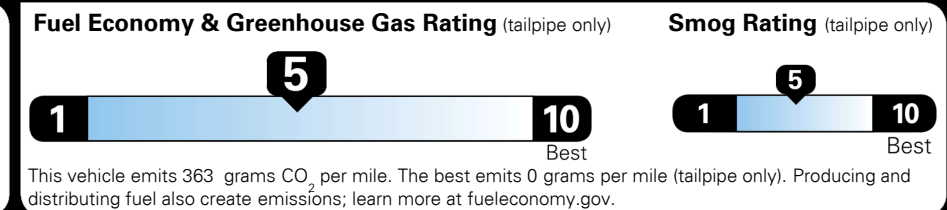

EPA DOT Fuel Economy and Environment

Gasoline Vehicle

Fuel Economy
25 MPG
combined city/hwy
4.0 gallons per 100 miles

SMALL SUVs range from 18 to 37 MPG. The best vehicle rates 136 MPGe.

22 city
29 highway

You spend $750 more in fuel costs over 5 years
compared to the average new vehicle.

Annual fuel cost $1,550